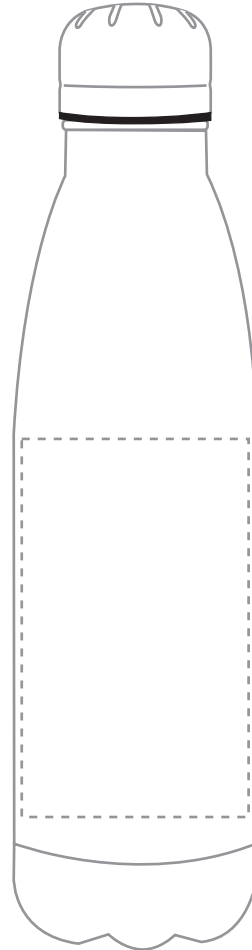

Your Ref:	Quantity:	Product Code: MG0332
Our Ref:	Version: 1	Product Colour: WHITE

**PRINTING CONCERNS:****PRODUCT INFO:**

- Logos will be directly opposite
- Logos will NOT be directly opposite

We stock this item in the following colours

**PANTONE REFERENCE(S)**

- Engraving

ARTWORK SCALE 50%

Product Image for visualisation  
- colours may vary

**The dashed line is to demonstrate print area and will not appear on your printed item**

**PLEASE NOTE:**